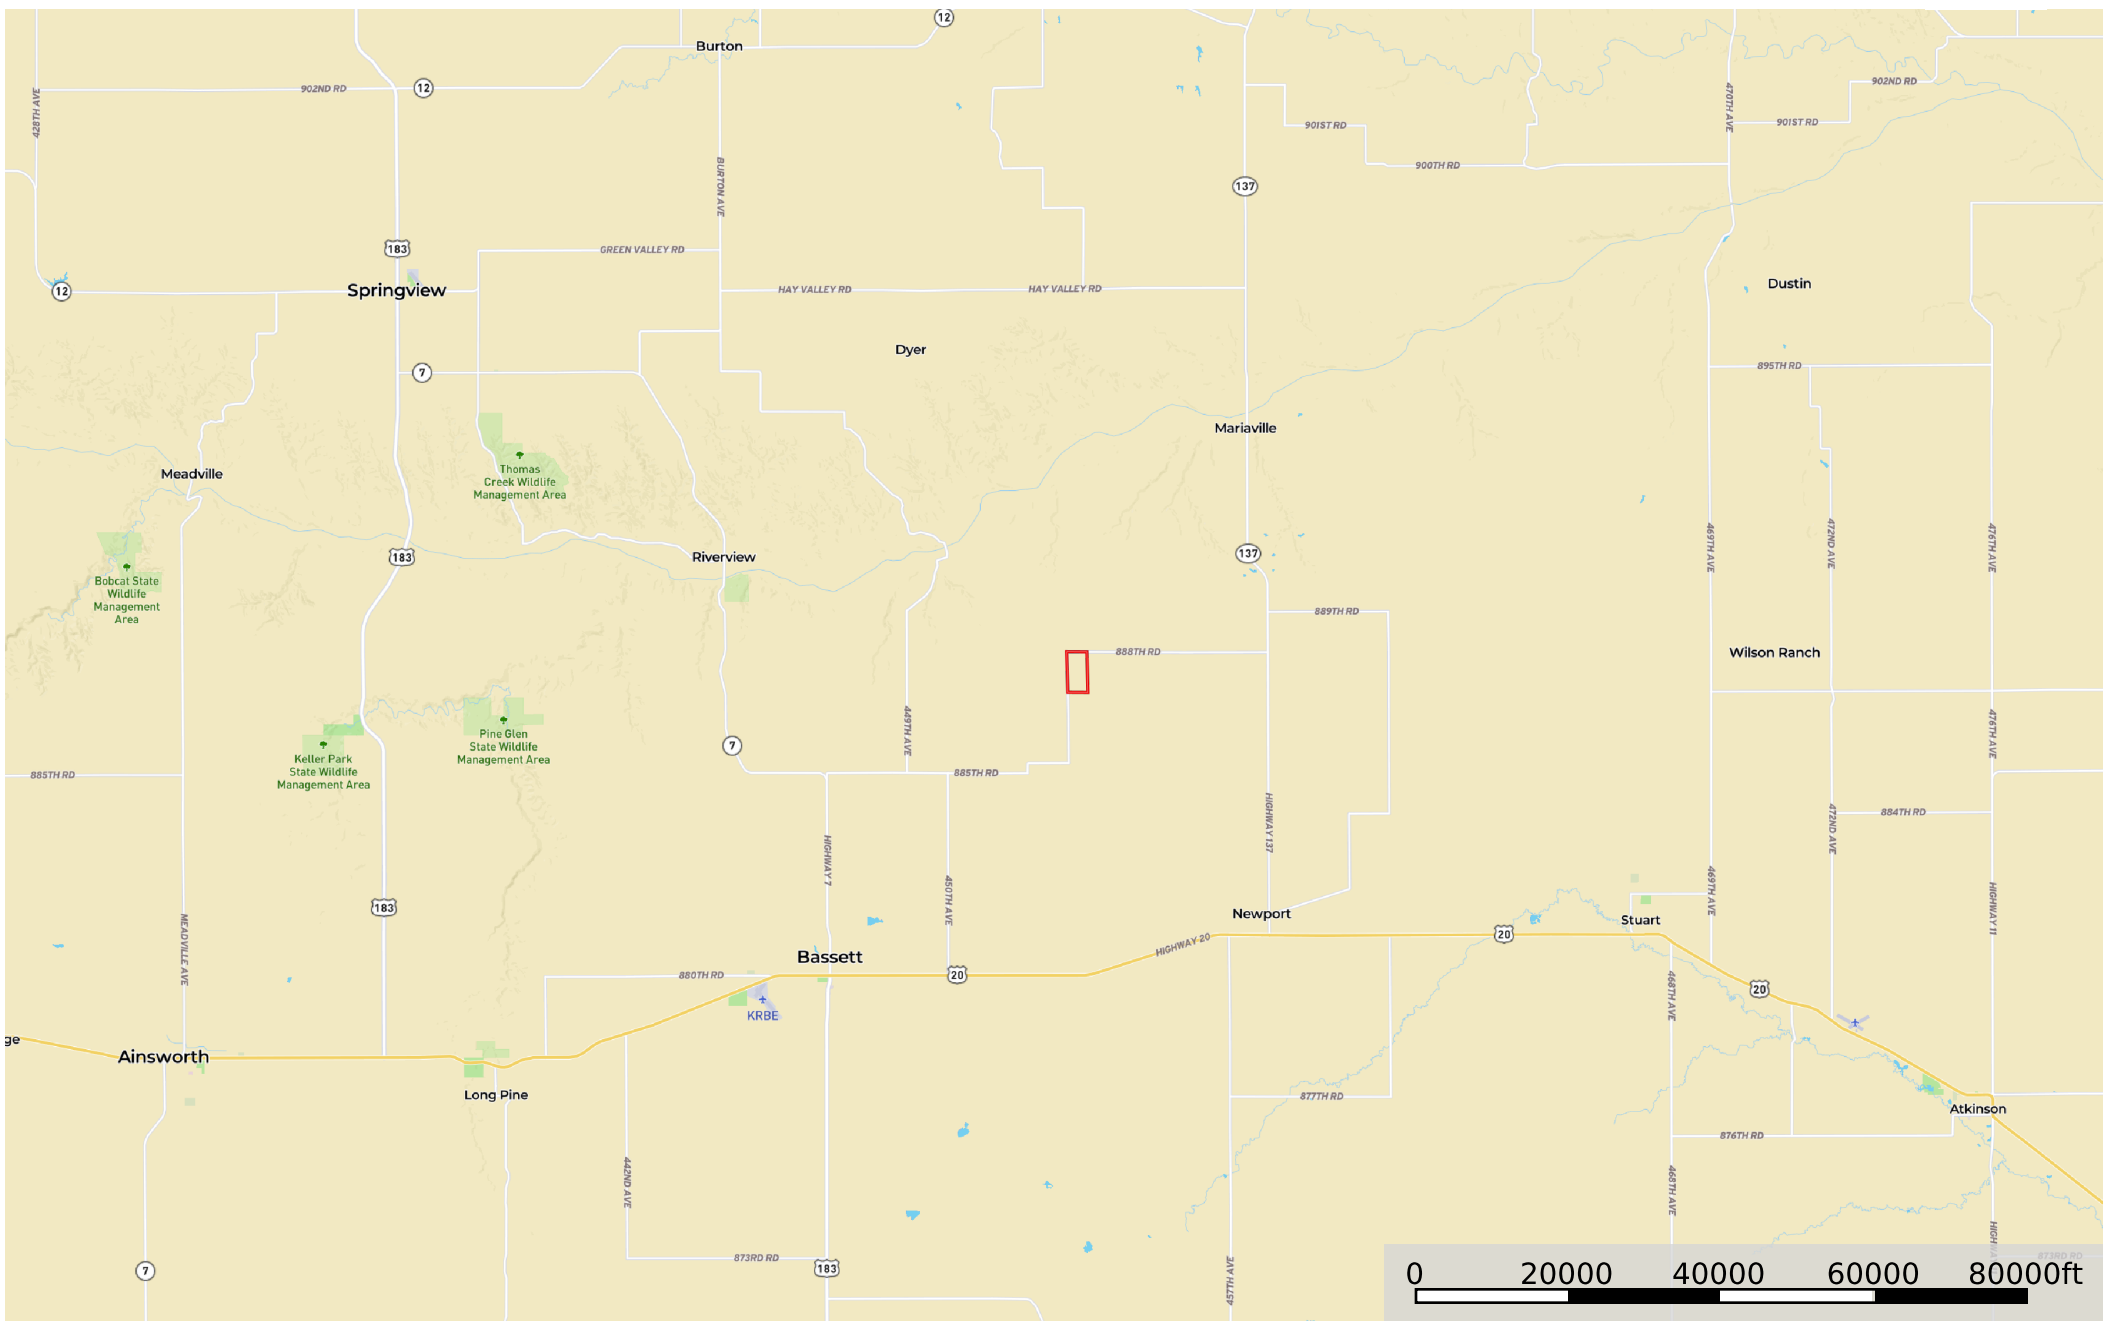

320 +/- Acres, Rock County, Nebraska

Nebraska, AC +/-

 Boundary

Stacey Stracke

The information contained herein was obtained from sources deemed to be reliable. Land id™ Services makes no warranties or guarantees as to the completeness or accuracy thereof.